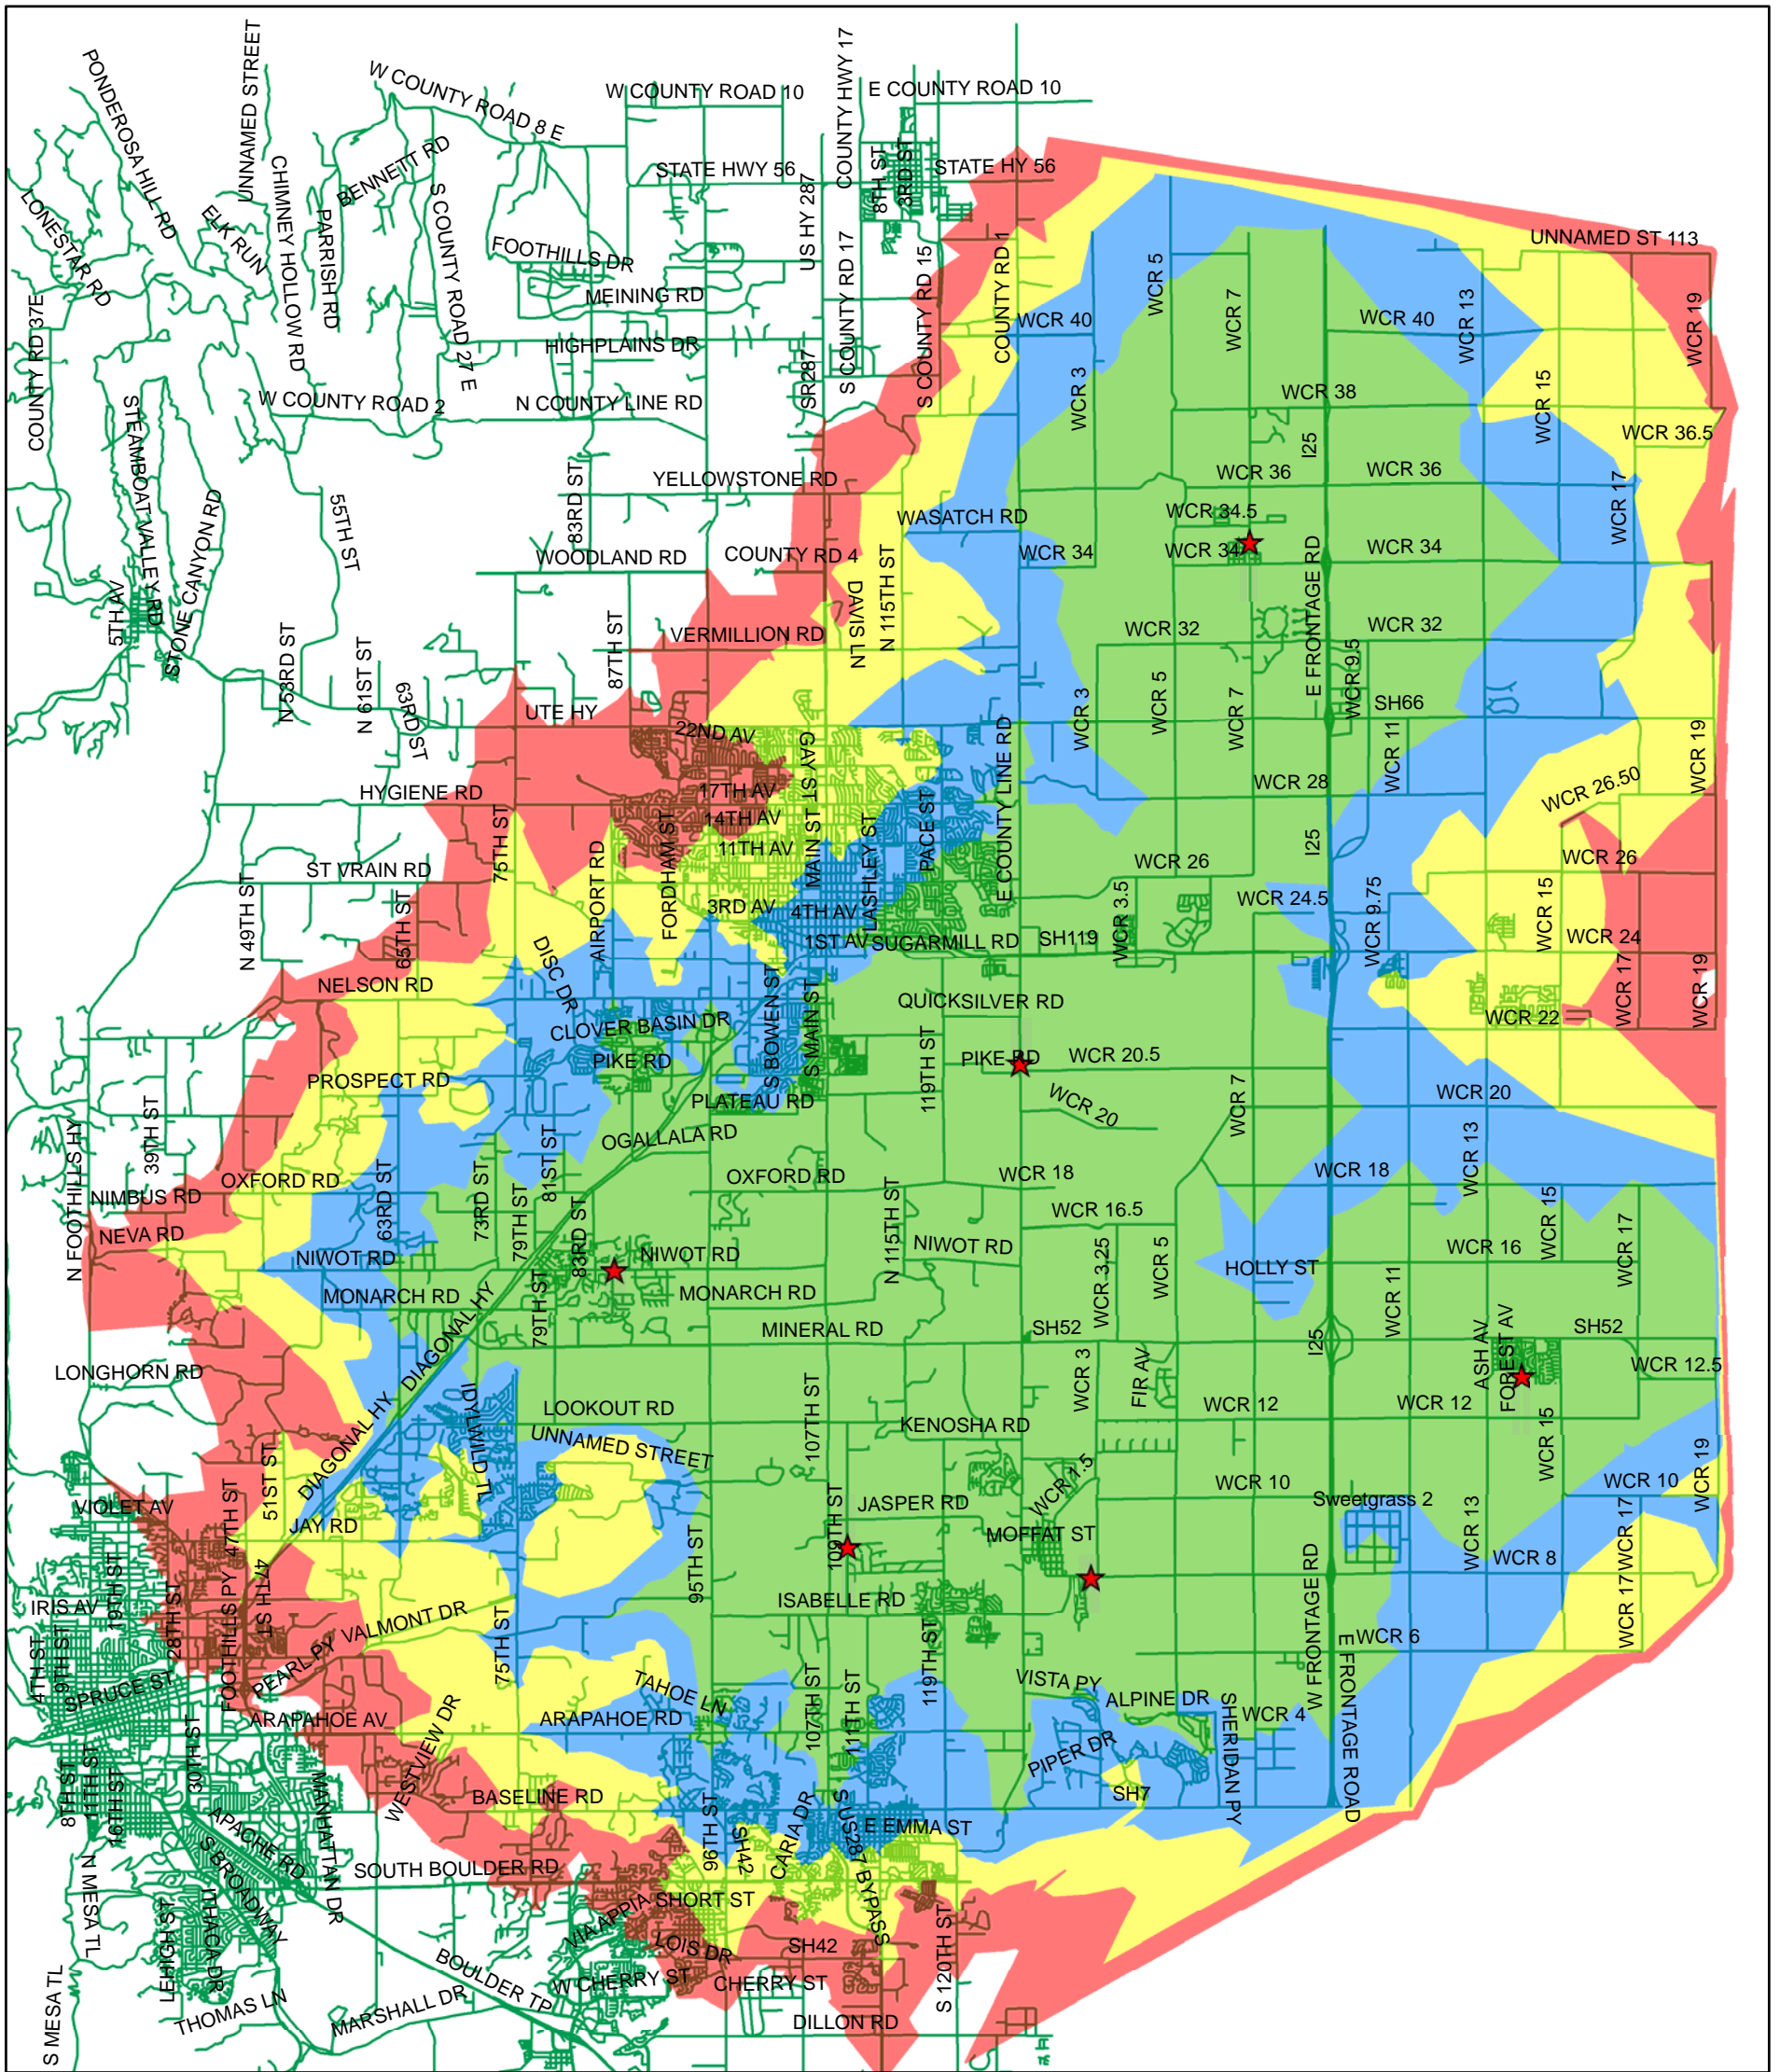

Drive Times from all MV Stations

Legend

- 5 Min
- 7 Min
- 9 Min
- 11 Min

Created 4/16/07 by Jeff Webb. Basemap data from BRETSA CAD layer. Speed limits verified by MVFPD staff 6/06. Property of the Mountain View Fire Protection District.